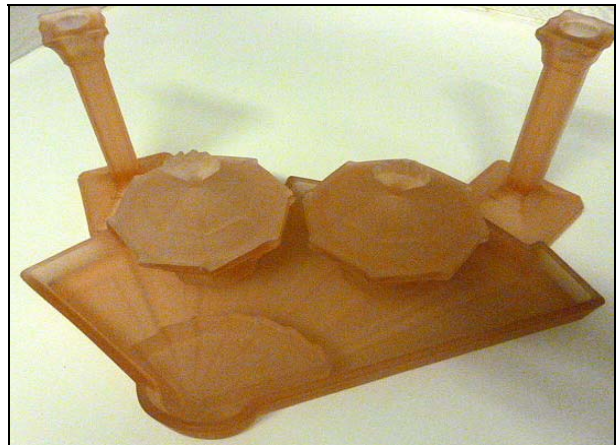

<http://sellingthings.ecrater.co.uk/p/14268669/rare-art-deco-trinket-jar-in#> (2017-05)

This is a vintage Trinket Box manufactured by the Bagley Glass Company in England between 1935 and the 50's.

It was part of a **vanity set** called **Whitby (#3002)** comprised of **7 items, 9 pieces in all: tray, 2 tall candlesticks, 2 short candlesticks, large trinket box & lid, small powder box & lid**. The design of this set was commissioned from **British Royal College lecturer Alexander Hardie Williamson**. It was released in several **colors: Flint, pink frosted, blue, blue frosted, green, green frosted, and amber** (these are the known colors at this time). This is the **large trinket box in Amber**. There are usage or wear marks plus **several air bubbles** left during the pressing or manufacturing process. Overall, the piece stands **5 inches tall to the top of the saw-tooth finial**. It is approximately **6 ¼ inches from point to point on its diameter**. Recent listings for the COMPLETE vanity set have reached almost **$ 500.00**. [trinket = kleines Schmuckstück]