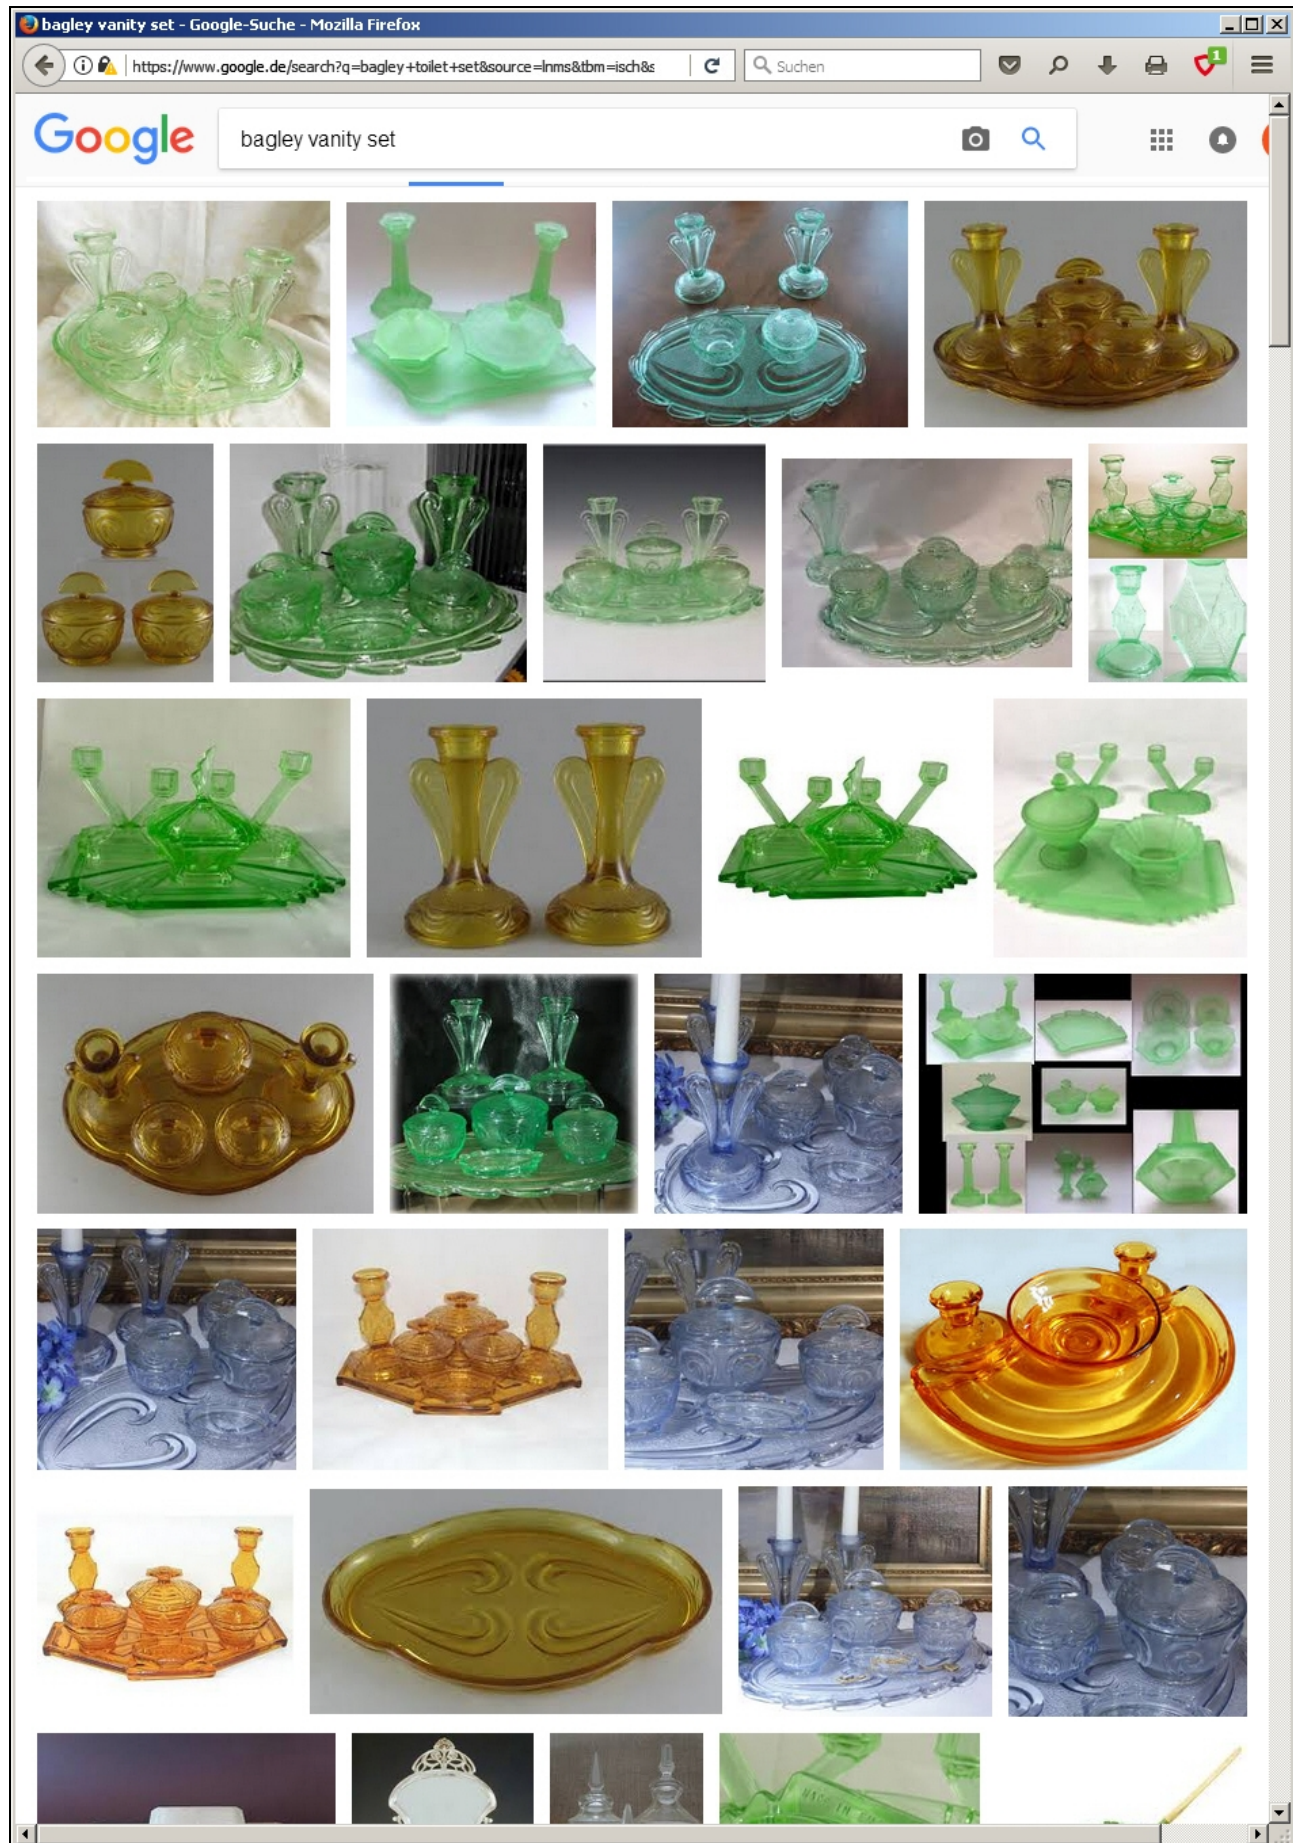

Abb. 2017-1/47-08

GOOGLE Bilder Suche „bagley vanity set“: Bagley & Co, England, 1930-er Jahre, No. 3002, “Whitby” (2017-05)